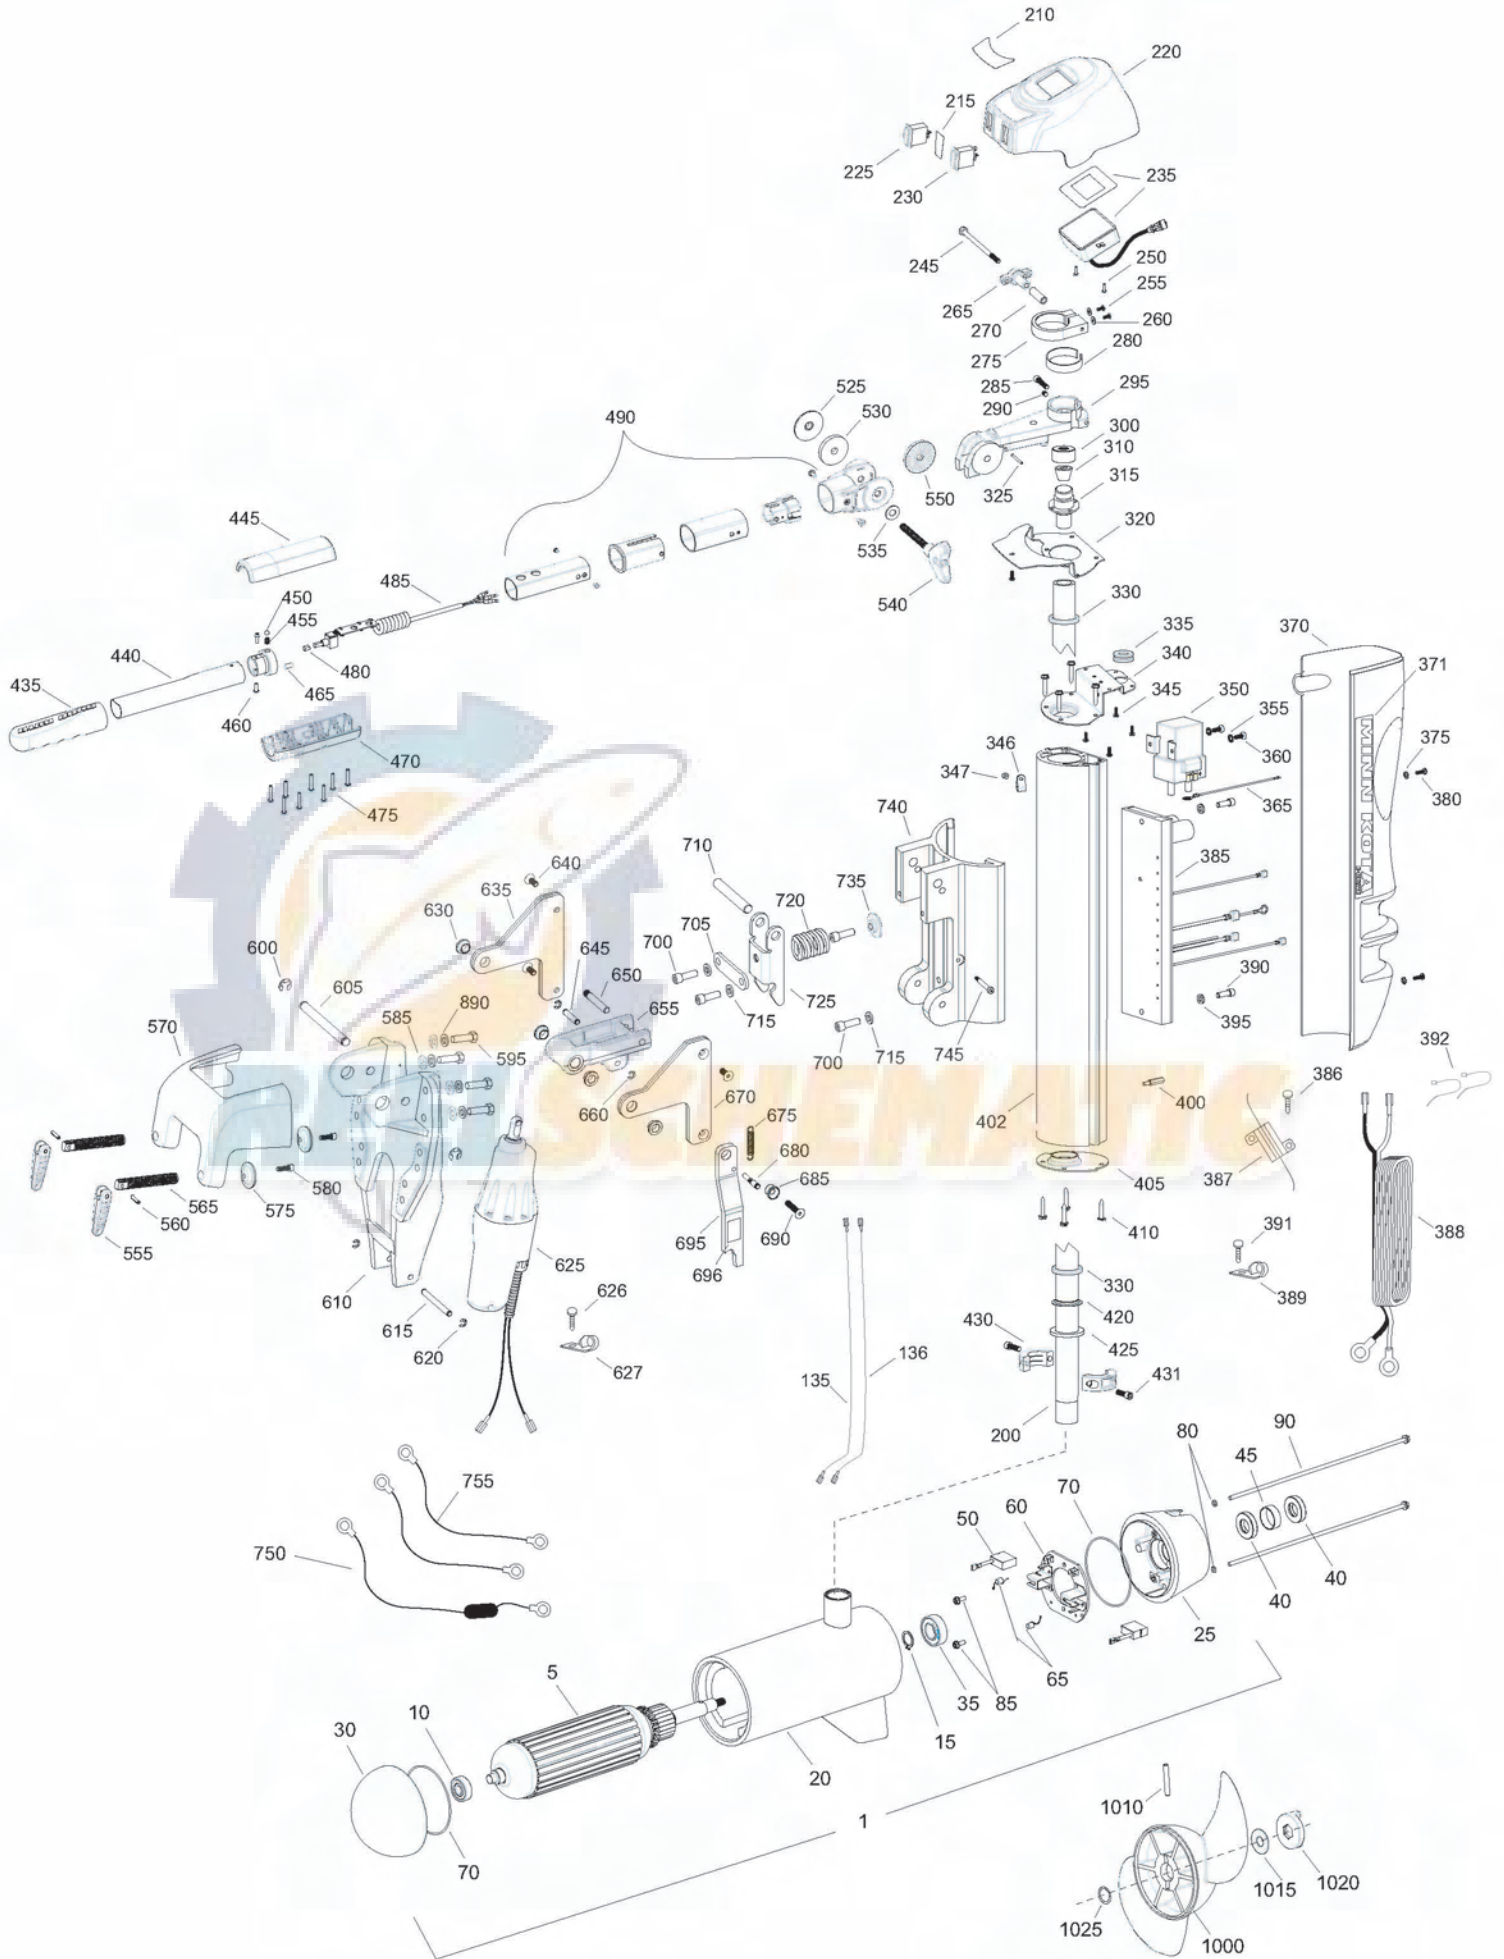

E-Drive Tiller Steer

for use with "L" serial numbers
2-year warranty

48-volt 40 amps

Item	P/N	Description	Qty	Item	P/N	Description	Qty	Item	P/N	Description	Qty
1	2357000	Motor Assembly	1	355	2261718	Washer, lock - #10	2	620	2263006	E-ring 5/16	4
5	2-100-210	Armature assembly	1	360	2223454	Screw, 10-32 x 1/2	2	625	2992804	Actuator assy w/ terminals	1
10	140-011	Bearing, plain end	1	365	2040600	Wire, connecting 10 ga red	1	626	2053415	Screw, 8-32 x 3/8	2
15	788-075	Retaining ring	1	370	2050220	Shield, extrusion, vantage	2	627	2040721	Clamp, cable 3/8	2
20	2-200-220	Center housing assembly	1	371	2045611	Decal, shield, E-drive	1	630	2047302	Bearing, flange	4
25	2-300-210	Brush end housing assembly	1	375	2371715	Lockwasher, #8	2	635	2770801	Link, upper, right side	1
30	421-310	Plain end housing assembly	1	380	2332101	Screw, 8-32 x 1/2	2	640	2043420	Screw, 5/16-18 x 3/4	3
35	140-013	Bearing, brush end	1	385	2044009	Control Board, E-drive	1	645	2042610	Pin, upper, actuator	1
■	2884460	Seal & Oring Kit (40, 70, & 80)		386	2043418	Screw, 4-40 x 3/8	2	650	2042618	Pin, latch, breakaway	1
40	880-027	Seal	2	387	2994071	Resistor, E-drive	1	■	2774305	Arm assy [655, 630(2)]	1
45	725-097	Paper tube	1	388	2040605	Leadwire, prime power	1	655	2044301	Arm- actuator, machined	1
50	188-096	Brush	2	389	2052512	Cable clamp	1	660	2263006	E-ring, 5/16	4
60	2-600-210	Brush plate assembly	1	390	9954533	Screw, 1/4-20 x 3/4 SHCS	2	670	2770802	Link, upper, left side	1
65	975-041	Brush spring	2	391	2053415	Screw, 8-32 x 3/8	1	675	2042722	Spring, extension	1
70	701-044	O-ring, motor	2	392	9950433	Tie wrap 4"	4	680	2042624	Pin, stabilizer	1
80	701-009	O-ring, thru-bolt	2	392	2256300	Tie wrap 6"	1	685	2047320	Bushing, tilt arm	1
85	2053410	Screw, 8-32	2	395	9950357	Lockwasher, 1/4	2	690	2043428	Screw, 5/16-18 x 1 1/2	1
90	830-096	Thru-bolt	2	400	2042911	Stand-off	1	695	2774309	Arm, stabilizer [695-696]	1
135	640-030	Leadwire, black	1	402	2046510	Extrusion, main, E-drive	1	696	2045630	Warning Decal	1
136	640-130	Leadwire, red	1	405	2040200	Cap-bottom, E-drive	1	700	9954533	Screw, 1/4-20 x 3/4 SHCS	4
200	2040211	Tube, Motor	1	410	2053413	Screw 10-16 x 1 type AB	8	705	2041940	Plate, latch, breakaway	1
210	2065606	Decal, cover, E-tiller	1	420	2266515	Bearing cone	1	710	2042616	Pin, upper, breakaway	1
215	2065606	Decal, front, E-tiller	1	425	2041700	Washer 1 3/16 x 1 3/4	1	715	9950357	Lockwasher 1/4	4
220	2040217	Cover, E-tiller	1	430	2261622	Collar half, alum	2	720	2042715	Spring, breakaway	1
225	2044022	Switch, Power, E-tiller	1	431	2263453	Screw, 1/4-20 x 1 SHCS	2	725	2047200	Latch, breakaway	1
230	2044020	Switch, Tilt, E-tiller	1	■	2990945	Outer handle assembly [435,440]	1	735	2041500	Shim washer, breakaway	1
235	2777401	Display/harness assembly	1	435	2070422	Grip	1	740	2041810	Extrusion, breakaway	1
245	2043502	Bolt, 1/4-20 x 4" Hex HD	1	440	2042030	Tube, handle grip	1	745	2043504	Bolt, shoulder 1/4-20 x 1 1/4	1
250	2302100	Screw, 6-20 x 1/2	2	445	2040910	Handle, top	1	750	299-8200	Circuit breaker assy	1
255	2332100	Screw, 8-32 x 3/8	2	■	2886000	Clamp bracket [450-465]	1	755	234-0610	Connector cable	2
260	2051717	Washer, #8	2	450	2046000	Ball, detent	1				
265	2043430	Knob, clamp-collar	1	455	2042720	Spring, detent	1				
270	2047317	Bushing, steering tension	1	460	2301310	Screw, 8-18 x 1/2	2	■	1378140	Propeller kit	1
275	2040210	Brake, steering	1	465	2043205	Stop, post	1	1010	2352602	Drive pin	1
280	2043800	Band, friction brake	1	470	2040915	Handle, bottom	1	1015	2091701	Washer, prop	1
■	2774306	Tiller arm assy [285-295,325]	1	475	2043426	Screw, 8 x 7/8	8	1020	2198401	Nut, nylock, prop, Anode	1
285	2263453	Bolt 1/4-20 x 1	1	480	2042705	Spring - knob, E-drive	1	1025	2374611	O-ring, prop	1
290	2043430	Screw, set - half dog pt	1	485	2044040	Ctrl board, handle assy	1				
295	2044306	Arm, tiller, machined	1	490	2990922	Handle assy, outer	1				
300	9950339	Cap, motor fitting	1	525	2053115	Washer, handle assy	1				
310	2382900	Grommet, split	1	530	2051736	Washer, spacer	1				
315	2046201	Bearing race, main E-drive	1	535	2051737	Washer, .4 x .875	1				
320	2041945	Plate, cover	1	540	2050921	Handle, tension, long	1				
325	2042620	Pin, spring	1	550	2050015	Ratchet-disk, handle assy	1				
330	2264000	Beaing, steel ball	1	■	2881986	Clamp bracket kit [555-595]	1				
335	2042905	Grommet	1	■	2880925	Clamp screw kit [555-580 except 570]1	1				
340	2040207	Cap-top	1	600	2043000	E-ring, .500	2				
345	2372100	Screw, 8-18 x 5/8	5	605	2042614	Pin, pivot, upper	1				
350	2040700	Contacto	1	610	2041981	Bracket, machined	1				
				615	2042612	Pin, lower, actuator	1				