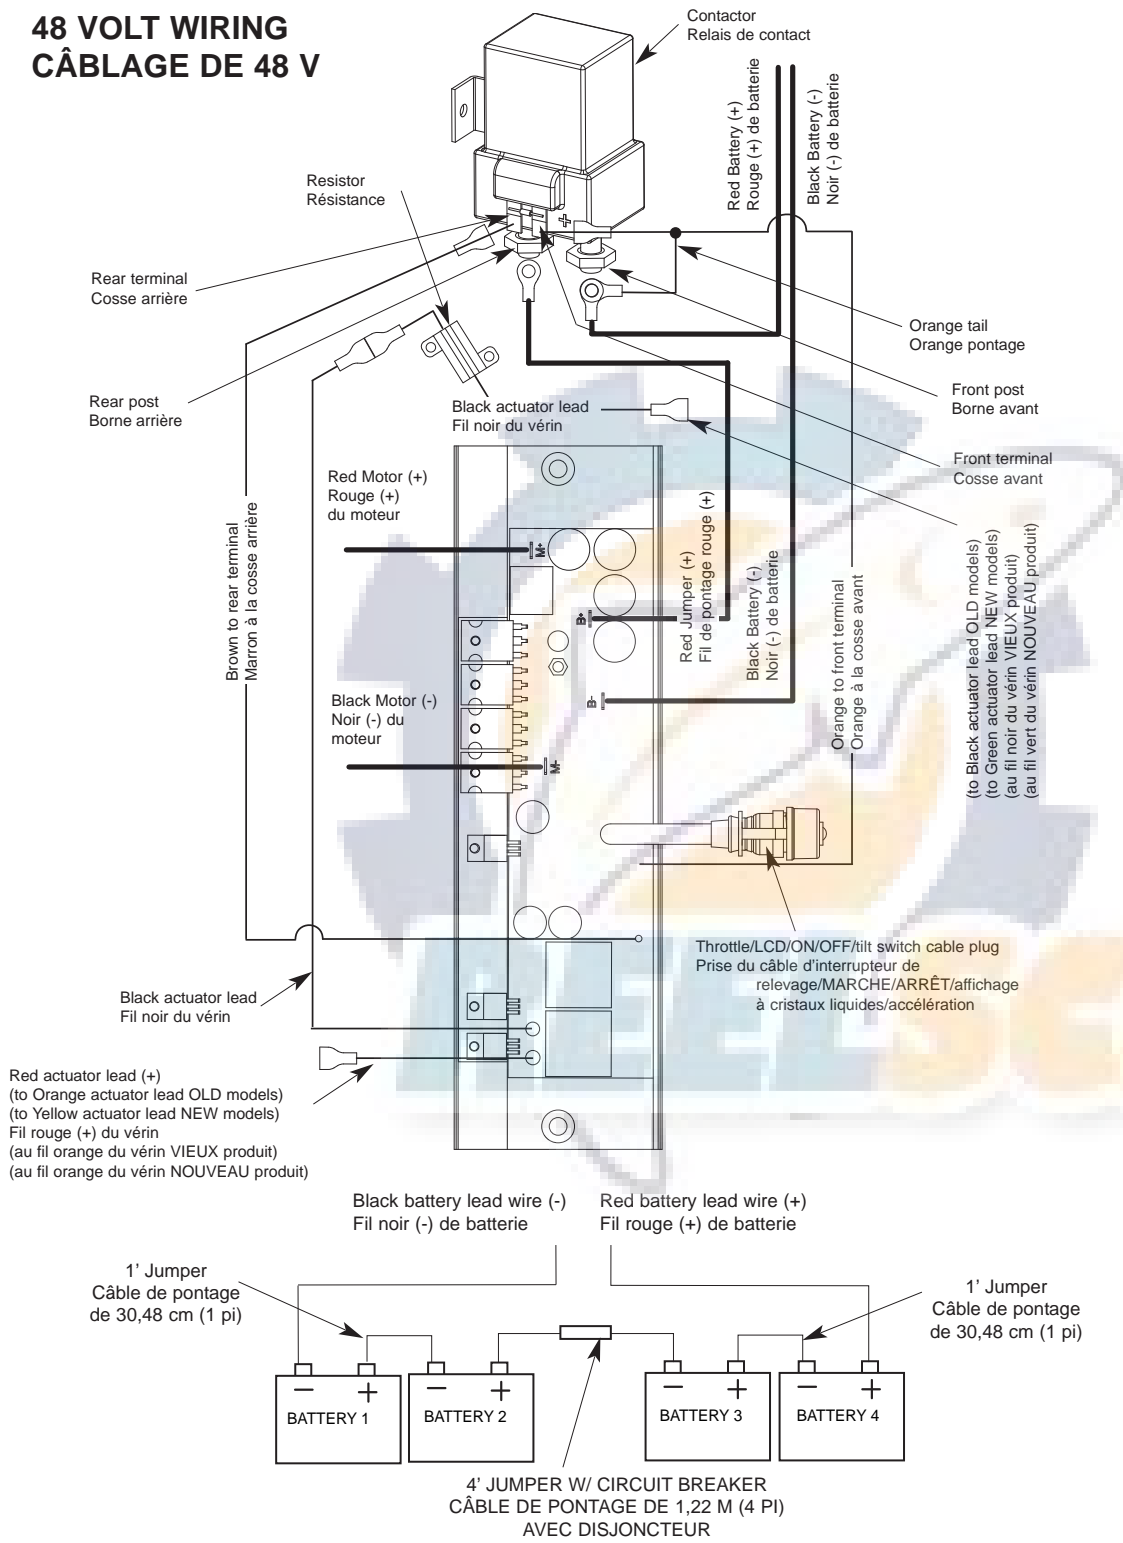

* This item is part of an assembly. This item cannot be sold separately due to machining and /or assembly that is required.

* Cet article fait part d'un assemblage. Cet article ne peut pas être vendu séparément dû à la rectification et/ou l'assemblage qu'il requière.

48 VOLT WIRING CÂBLAGE DE 48 V